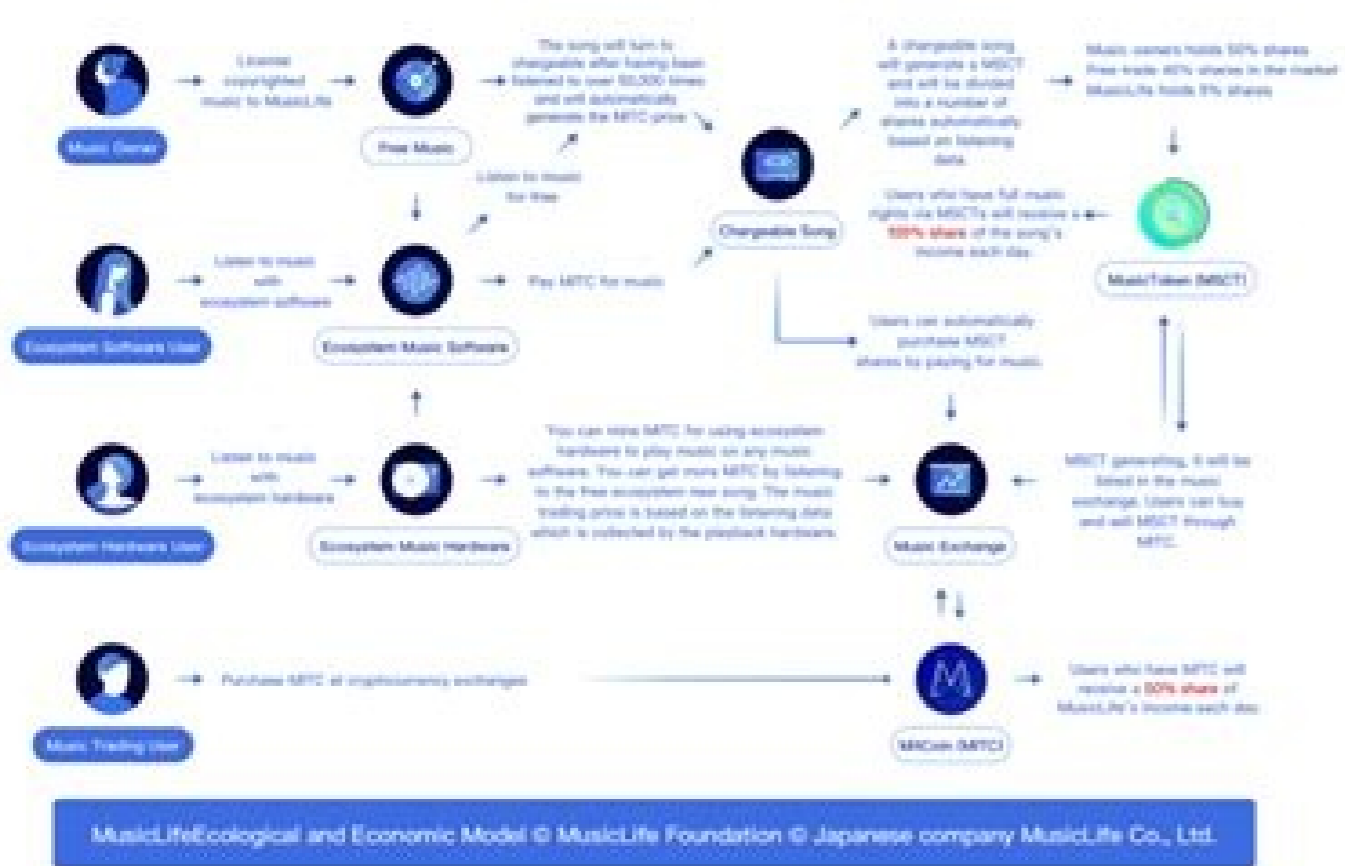

I'm not robot  reCAPTCHA

[Continue](#)

From XML: We can also set the background of menu items from our xml file in which we define NavigationView. In this method we pass the drawable object for setting background of menu item. We can open a drawer on any click or other event of view. Drawer Layout is the root layout in which we define a FrameLayout and a Navigation View.